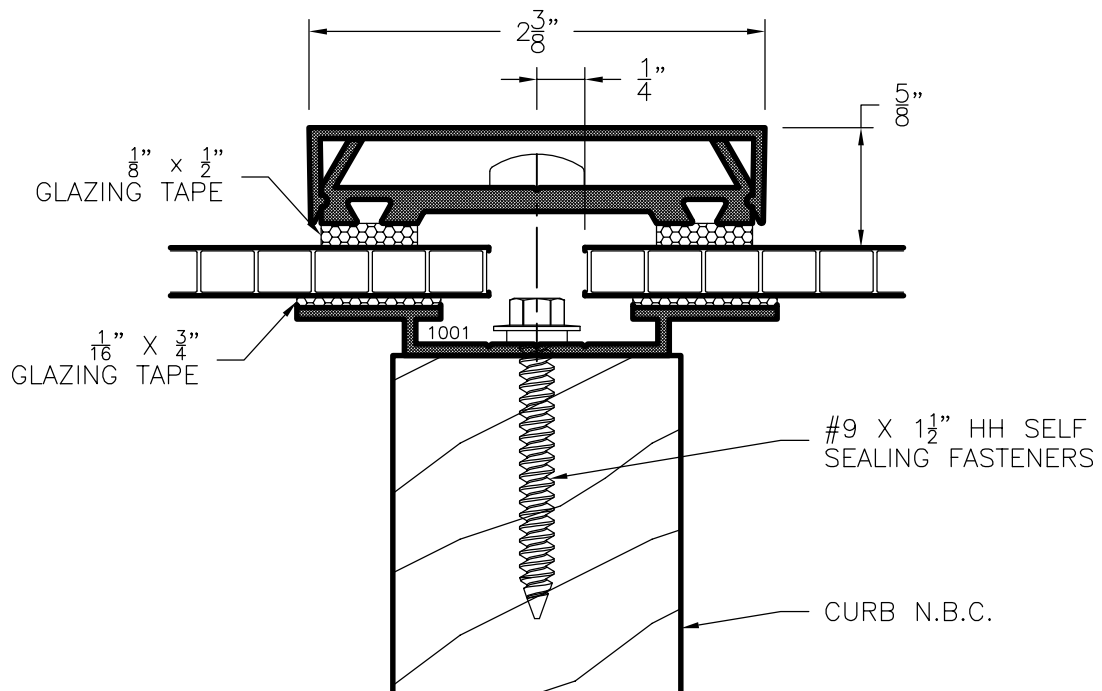

SERIES SKIN SYSTEM

GENERIC GLAZING DETAILS.
 ACTUAL DESIGN AND MAKE-UP VARY AS REQUIRED.

Crystalite
TM
INC.
 SPAN • SLOPE • STAIRS • WALKWAYS

SKIN SYSTEM — RAFTER

Does not include condensation mitigation path, thus not recommended for use with interior heated spaces. Designed for exterior canopies, walkways, and patio covers.