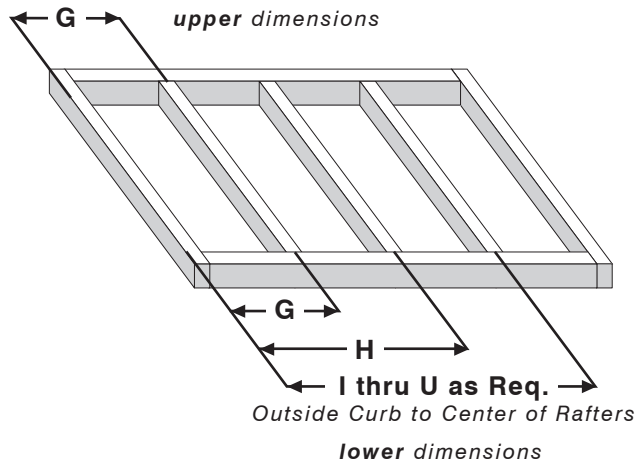

Dealer / Location	Date
Contact / Phone	<input type="checkbox"/> Quote Only <input type="checkbox"/> Dealer PO

SLOPE GLAZING

Curb Condition see page 2 to record curb material make-up

- 90° Curb to Roof Pitch
 Plumb Curb Cut To Pitch
 Plumb Curb Flat Top
- Typical*

O.A. Finished Curb Thickness: _____"
 Please note if head and sill curb conditions vary.

Curb Height: _____"

O.A. Finished Rafter Thickness: _____"

Roof Pitch _____

_____ " 12" Roof Material: _____
 Minimum 2/12 pitch required for all glass.