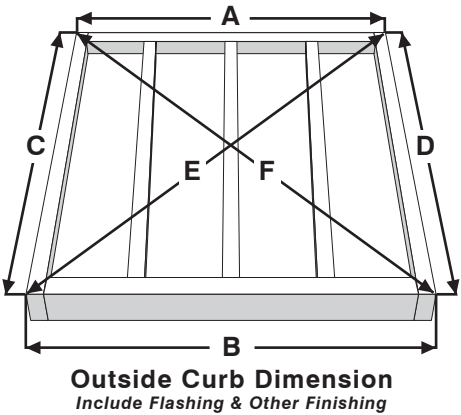

Dealer / Location	Date
Contact / Phone	<input type="checkbox"/> Quote Only <input type="checkbox"/> Dealer PO

SLOPE GLAZING

Curb Condition see page 2 to record curb material make-up

- 90° Curb to Roof Pitch
 Plumb Curb Cut To Pitch
 Plumb Curb Flat Top
- Typical*

Hand Angle Drive

White Bronze

Pole Straight Drive

Pole

3'- 5' 6'-10'

Electric Opener

Truth HS (remote standard)