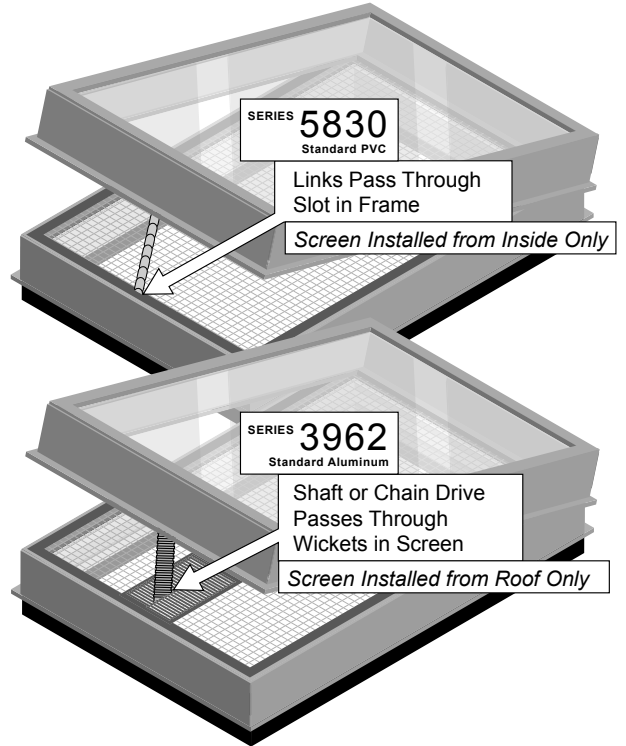

COMPARISON SHEET - OPENERS

Series 5830 Standard PVC vs Series 3962 Standard Aluminum

Electric Motors Optional