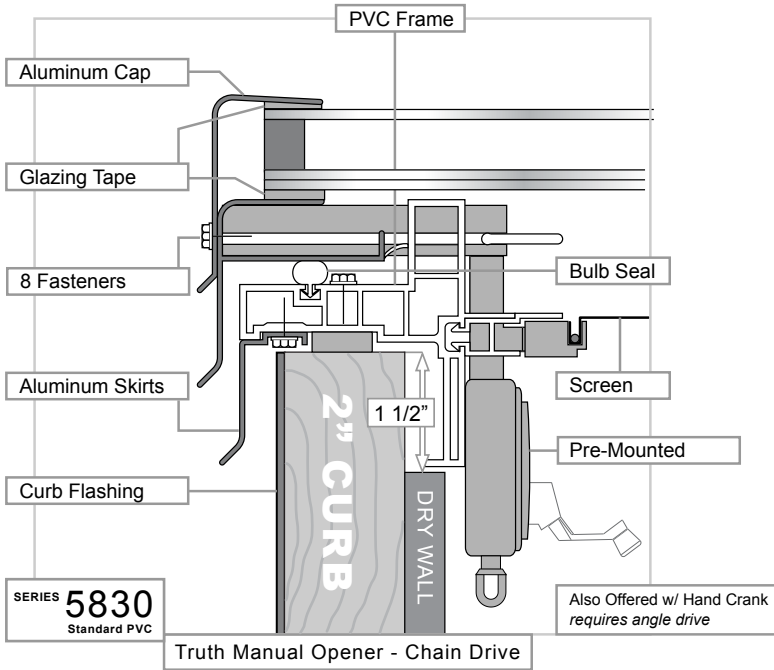

COMPARISON SHEET - OPENERS

Series 5830 Standard PVC vs Series 3962 Standard Aluminum

Electric Motors Optional