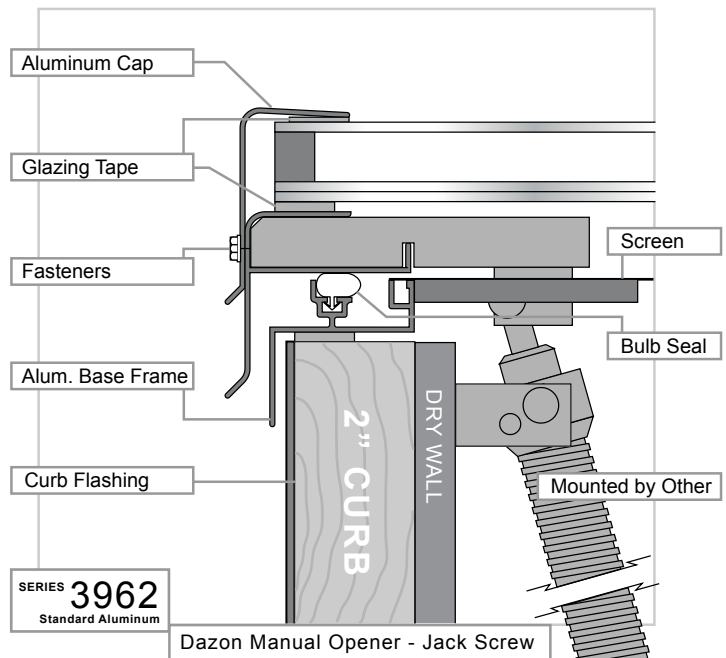

COMPARISON SHEET - OPENERS

Series 5830 Standard PVC vs Series 3962 Standard Aluminum

Electric Motors Optional