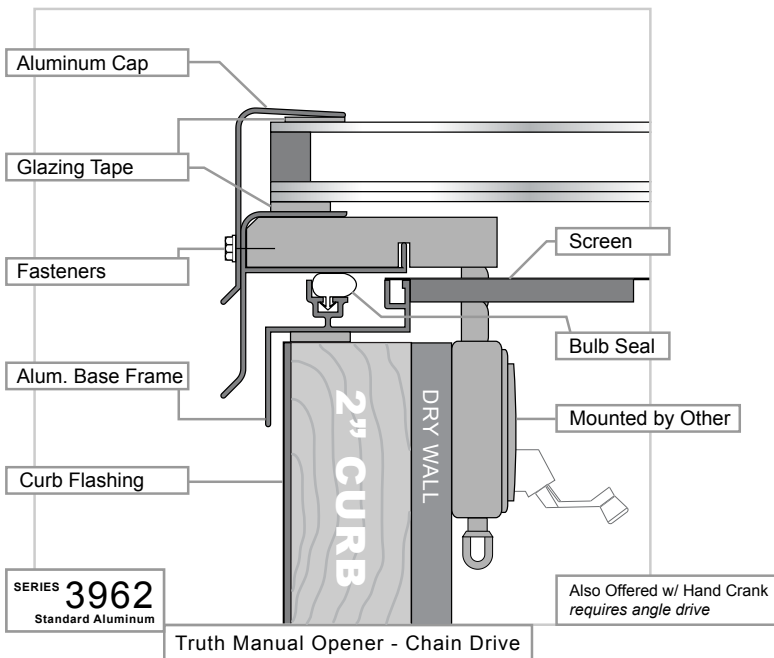

COMPARISON SHEET - OPENERS

Series 5830 Standard PVC vs Series 3962 Standard Aluminum

Electric Motors Optional