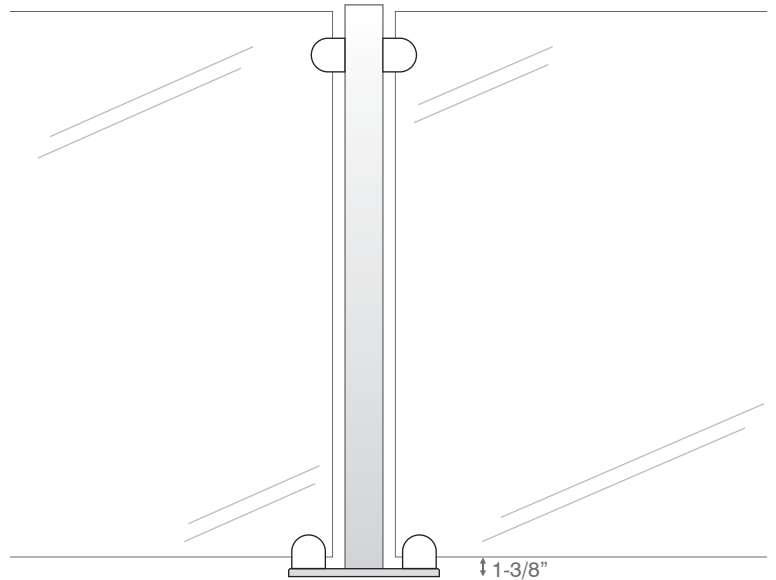

INFINITY RAILING

available for residential installations only

Enjoy an uninterrupted view with CrystaLite's new Infinity Railing system.

Glass guardrails are available utilizing our 2 1/2" (9006) post with either 3/8" tempered glass (standard) or 3/8" fully tempered laminate.

All final decisions of code compliance are at the discretion of the local building authority. Always ensure approval by the local authority prior to installation.

System Options

- 3/8" tempered glass (standard) or 3/8" FTL.
- Posts are available in our 6 standard colors and Alluminate™ Wood finishes.
- Glass Clips are available in white, brushed nickel, chrome, satin chrome, bronze, and black.
- Available in either 36" or 42" heights.

Assembly Detail

Note: deck fasteners provided by other

End Post Intermediate Post Corner Post