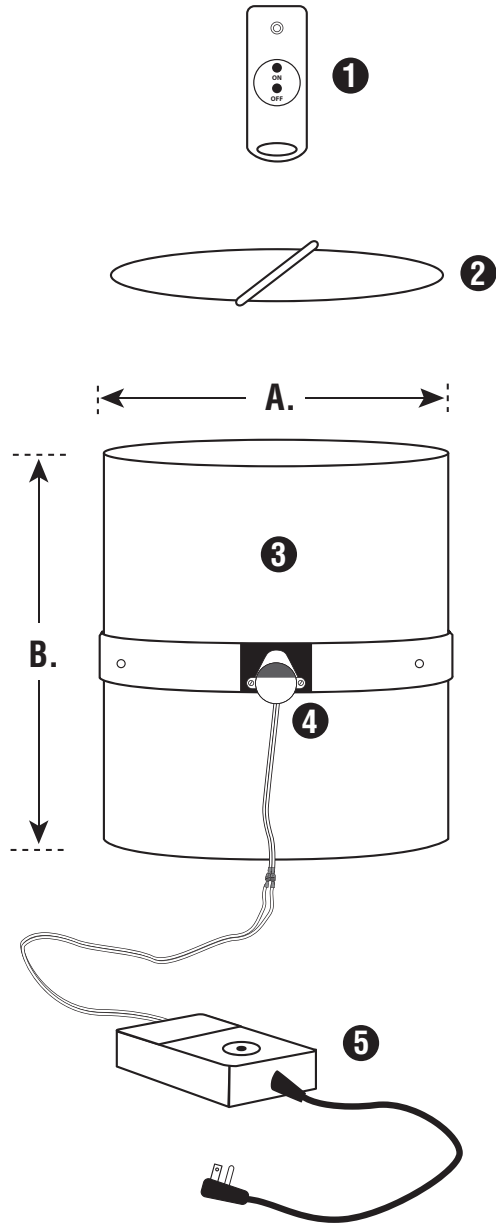

CRYSTALITE REMOTE CONTROLLED DIMMER

Turn off your Tubular Skylight with a push of a button!

NEW!

Natural Light is proud to unveil its newest product; the remote controlled dimmer. The dimmer allows you to adjust the amount of daylight entering a room with an easy-to-use remote control. It fits the 10", 13" and 21" tubular skylight models. Perfect for any room that may need to be darkened during the day including bedrooms, media rooms and conference rooms. The dimmer comes fully assembled and is easy to install.

REMOTE CONTROLLED DIMMER

NOTE: Exploded view of Dimmer Kit is for illustrative purposes only. Unit comes assembled.

1. Remote Control
2. Rotating Reflective Dimmer Panel
3. Light Pipe
4. 120 Volt, Low RPM Custom Motor
5. Remote Activated Control Box

DIMMER DIMENSIONS:

MODEL	A.	B.
10" Dimmer Kit	10"	12"
13" Dimmer Kit	13"	13.625"
21" Dimmer Kit	21"	24"