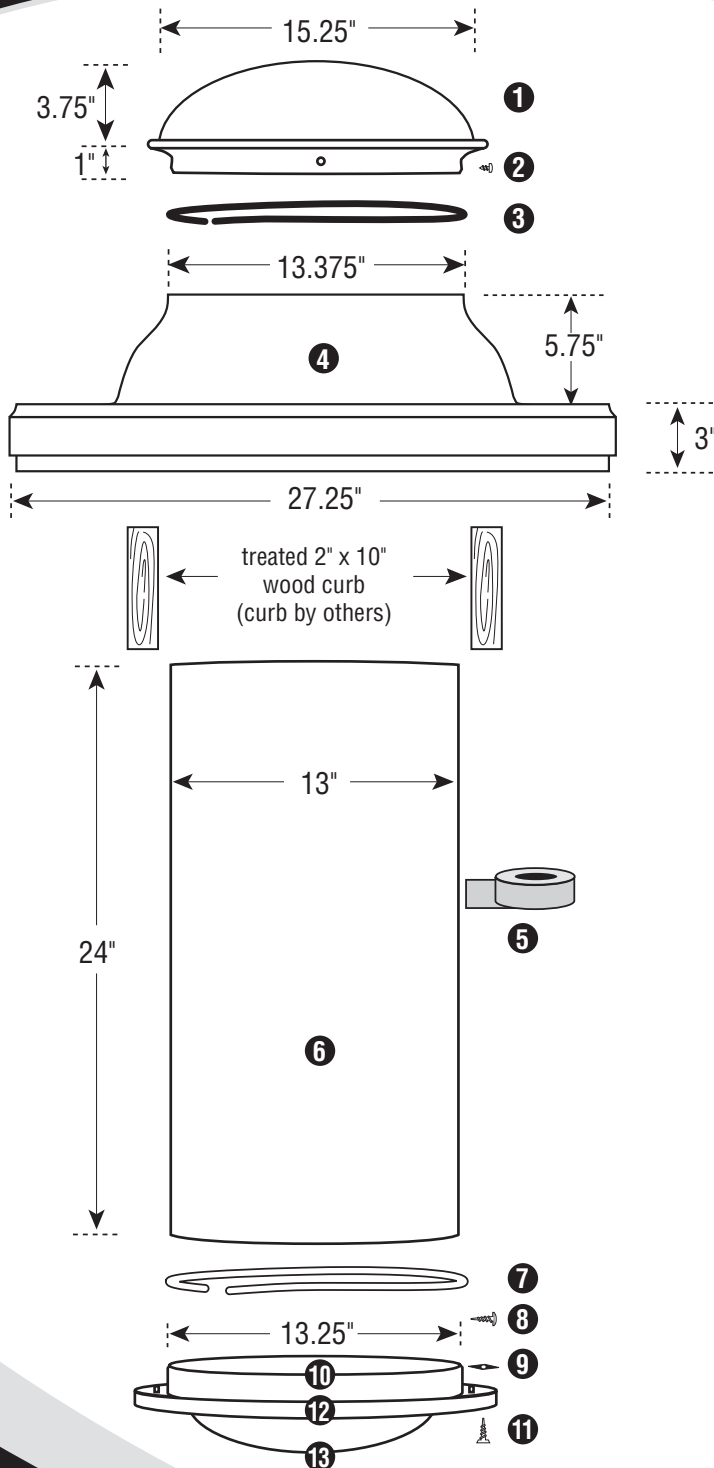

13" Tubular Skylight Technical Specifications

13" CURB-MOUNTED FLASHING

1. Clear UV Protected, 100% High Impact Modified Acrylic Dome
2. (4) Phillips Head Stainless Steel 1/4" Sheet Metal Screws
3. Black Nylon Horse Hair Gasket (Self-Adhesive Backed)
4. Commercial Pure Grade 1100 Series Aluminum Flashing
5. Heavy Duty Foil Tape
6. Light Pipe, (2) 24" Sections per Kit
7. White Nylon Horse Hair Gasket (Self-adhesive Backed)
8. (6) Tek Screws
9. (3) Black Speed Nuts
10. Aluminum Ceiling Ring
11. (3) 1 1/2" Phillips Screws
12. White Powder Coated Aluminum Trim Ring
13. High Impact Acrylic Soft White or Prismatic Diffuser

COVERAGE AREA

up to 300 sq. ft.

WATTAGE OUTPUT EQUIVALENT

up to 500 watts

MAXIMUM TUBE LIGHT LENGTH

20 feet

ICBO
Approved

OPTIONAL REMOTE CONTROLLED DIMMER