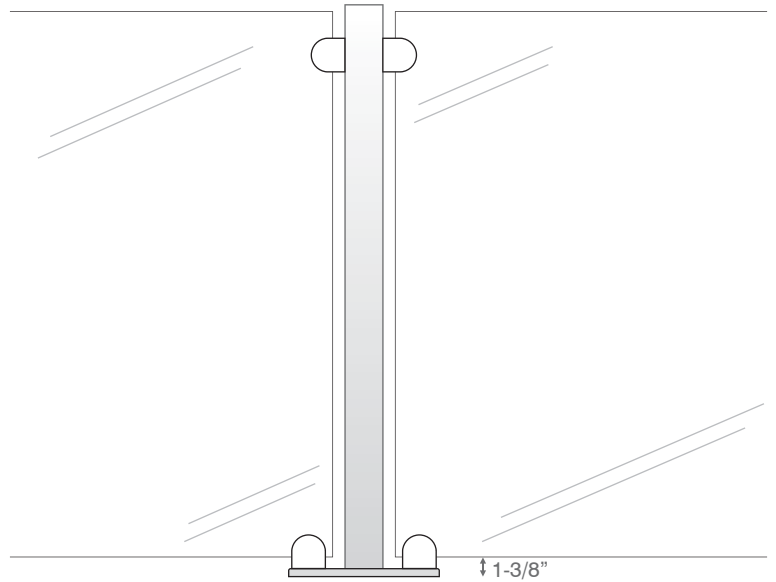

INFINITY RAILING

available for residential installations only

Enjoy an uninterrupted view with CrystaLite's new Infinity Railing system.

Glass guardrails are available utilizing our 2 1/2" (9006) post with either 3/8" tempered glass (standard) or 3/8" fully tempered laminate.

All final decisions of code compliance are at the discretion of the local building authority. Always ensure approval by the local authority prior to installation.

System Options

- 3/8" tempered glass (standard) or 3/8" FTL.
- Posts are available in our 6 standard colors and Alluminate™ Wood finishes.
- Glass Clips are available in white, brushed nickel, chrome, satin chrome, bronze, and black.
- Available in either 36" or 42" heights.

Assembly Detail

Note: deck fasteners provided by other

End Post Intermediate Post Corner Post