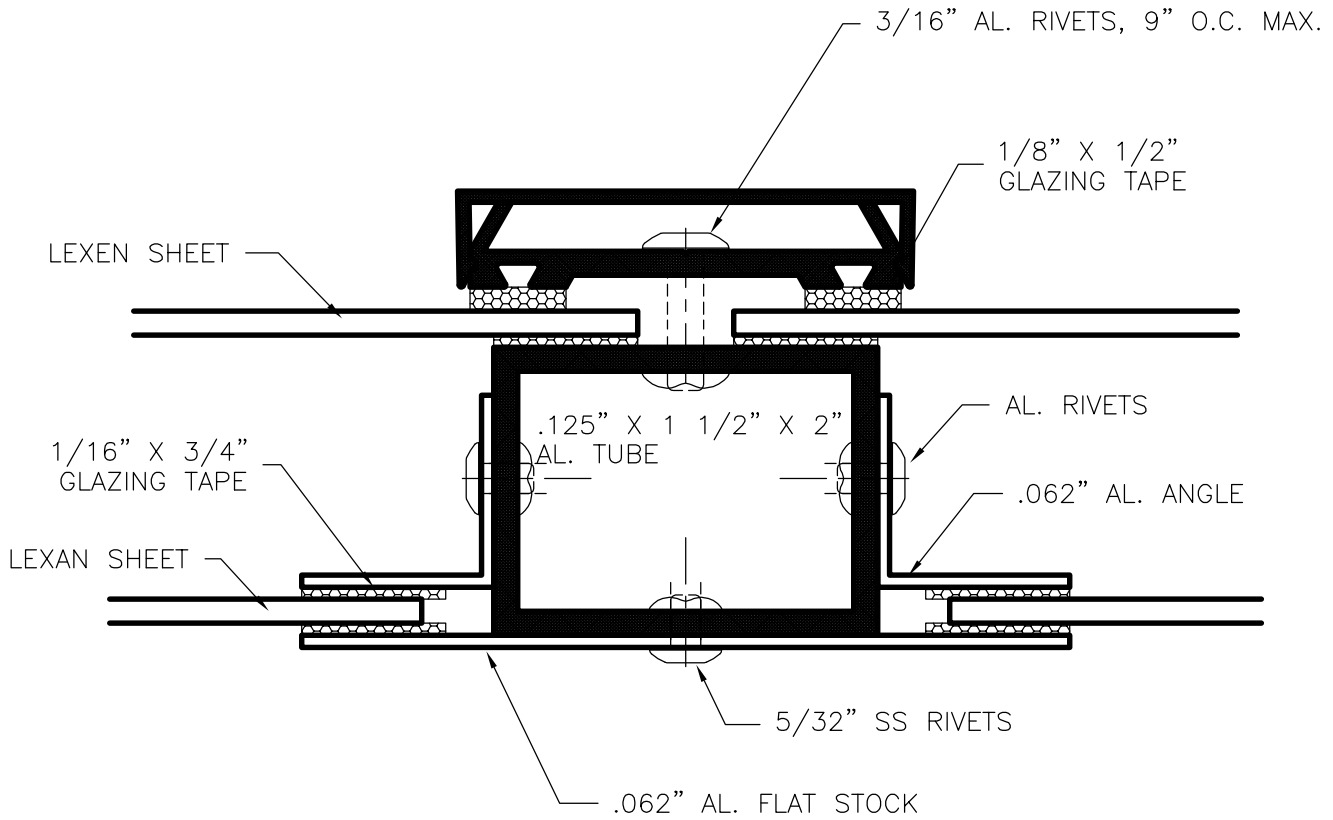

**SERIES
4843**

GENERIC GLAZING DETAILS.
ACTUAL DESIGN AND MAKE-UP VARY AS REQUIRED.

Barrel Vault Rafter

NAMI certified and rated by NFRC for thermal performance; and certified in accordance to the NAFS Standard [AAMA/WDMA/CSA 101/1.S.2/A440] for air infiltration, water penetration and structural loading -as required by the IBC; commonly referred to as 'AAMA Testing.'