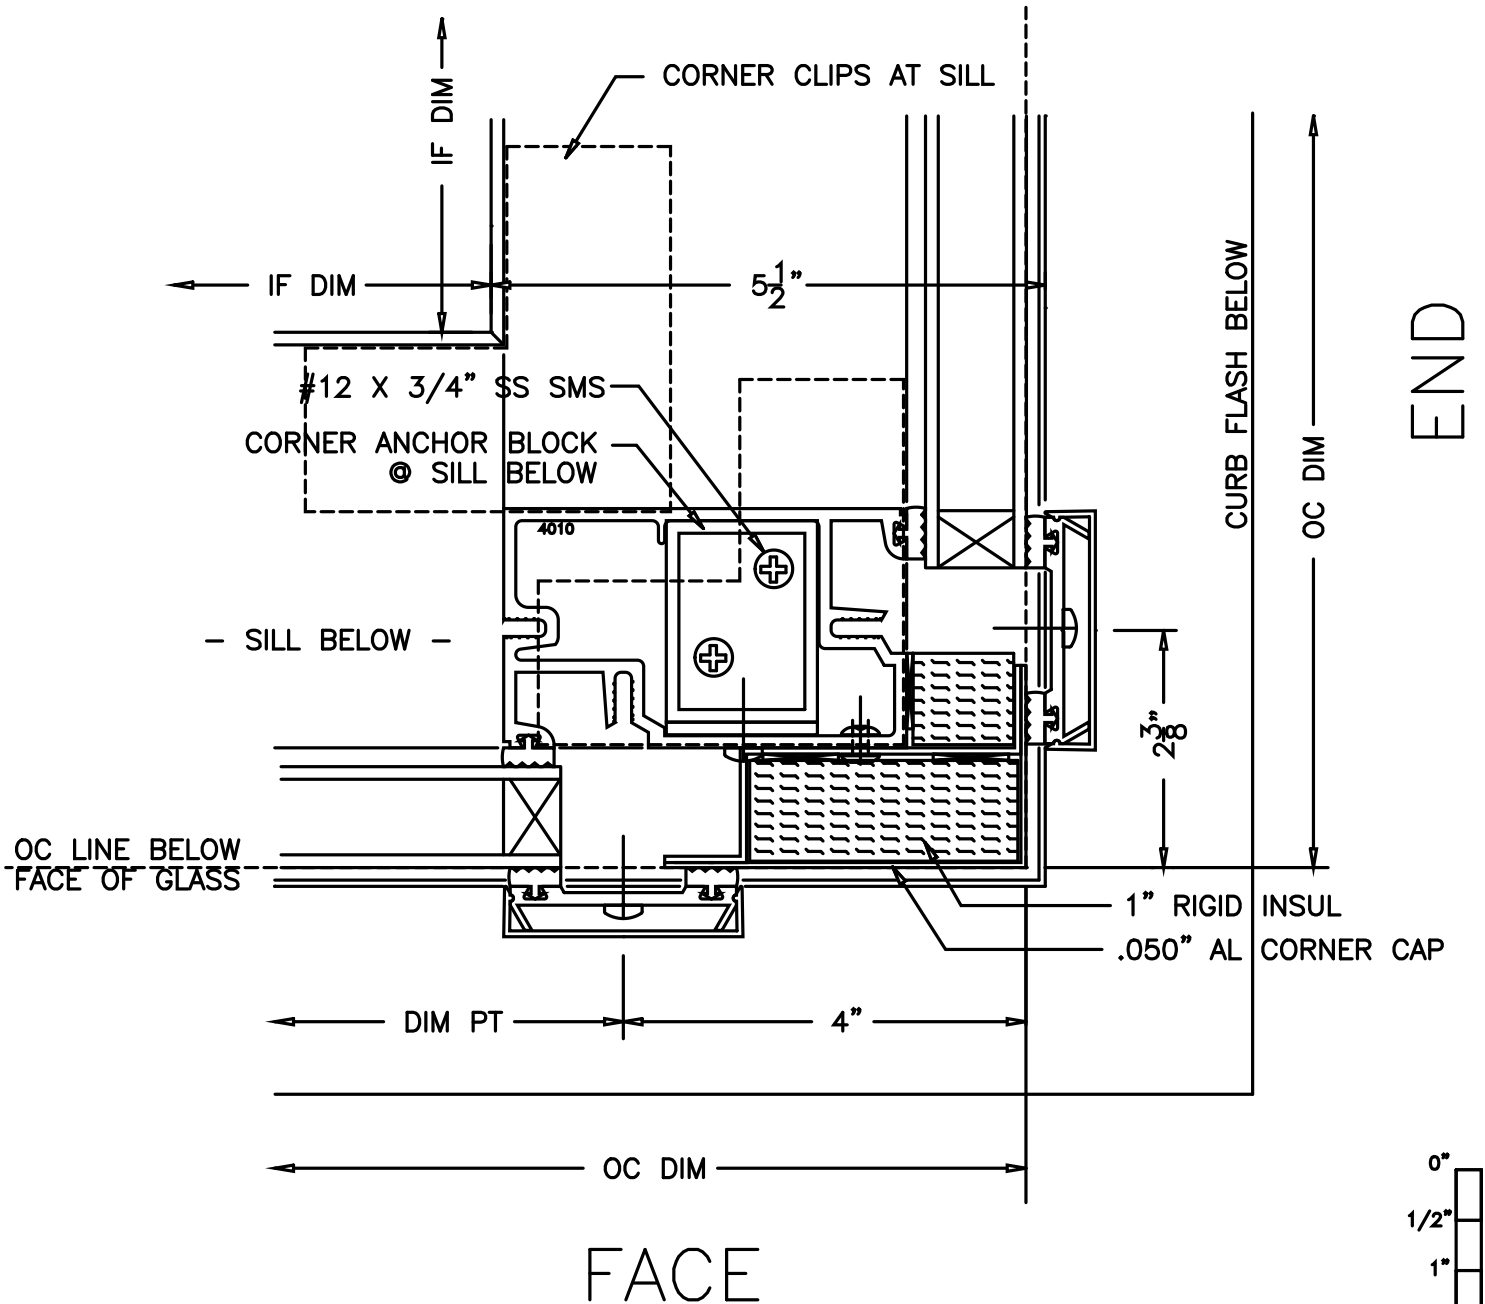

CUSTOM SKYLIGHTS SERIES 4000 SUNROOM

F

NOTE:
N.B.C. = NOT BY CRYSTALITE
GENERIC GLAZING DETAILS.
ACTUAL DESIGN AND MAKE-UP VARY AS REQUIRED.

1/2 SCALE

CS4000F

Crystalite Inc
Your Clear Choice
Skylites • Sunrooms • Railings

STRUCTURAL SUNROOM
VERT. CORNER