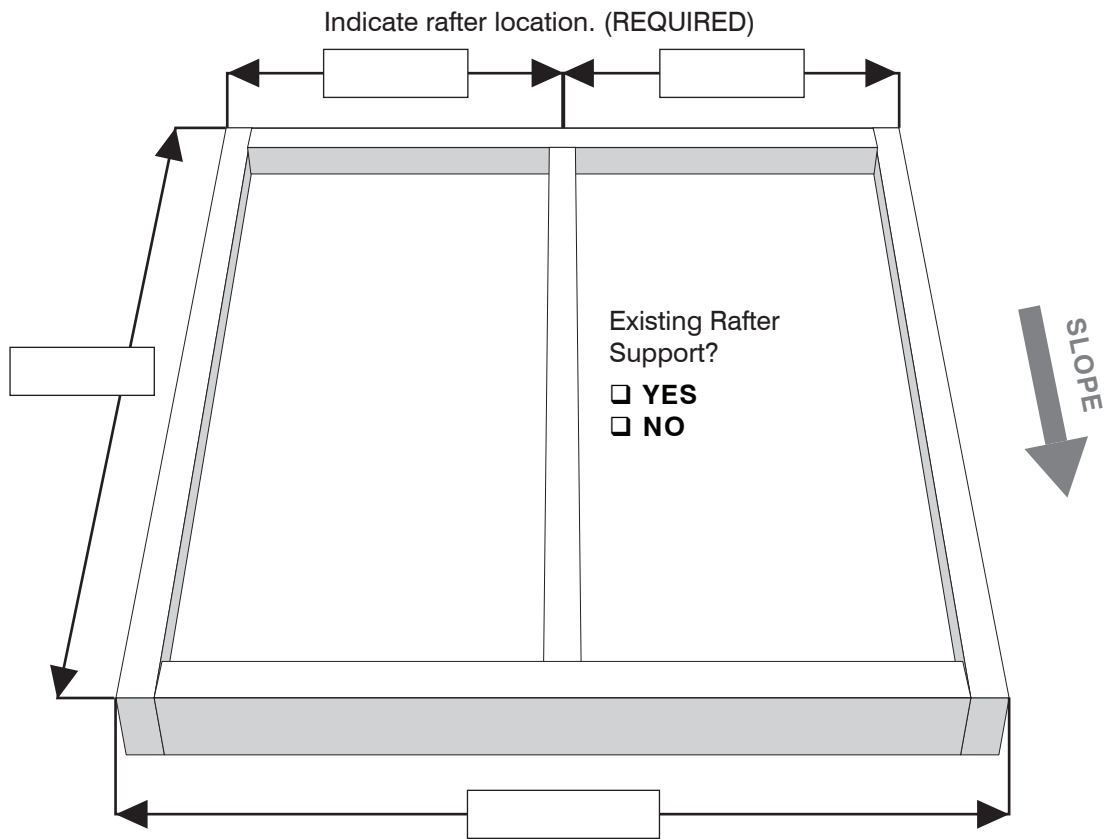

Dealer / Contact Date

Email / Phone Quote Only
 Dealer PO

2-LITE SKYLIGHT CURB DIMENSION SHEET

OUTSIDE CURB DIMENSIONS

CURB & ROOF CONDITION

90° Curb to Roof Pitch (Typical)

ROOF PITCH

Roof Material:

Plumb Curb Cut to Pitch

CURB PITCH

Roof Material:

Approval to Proceed: