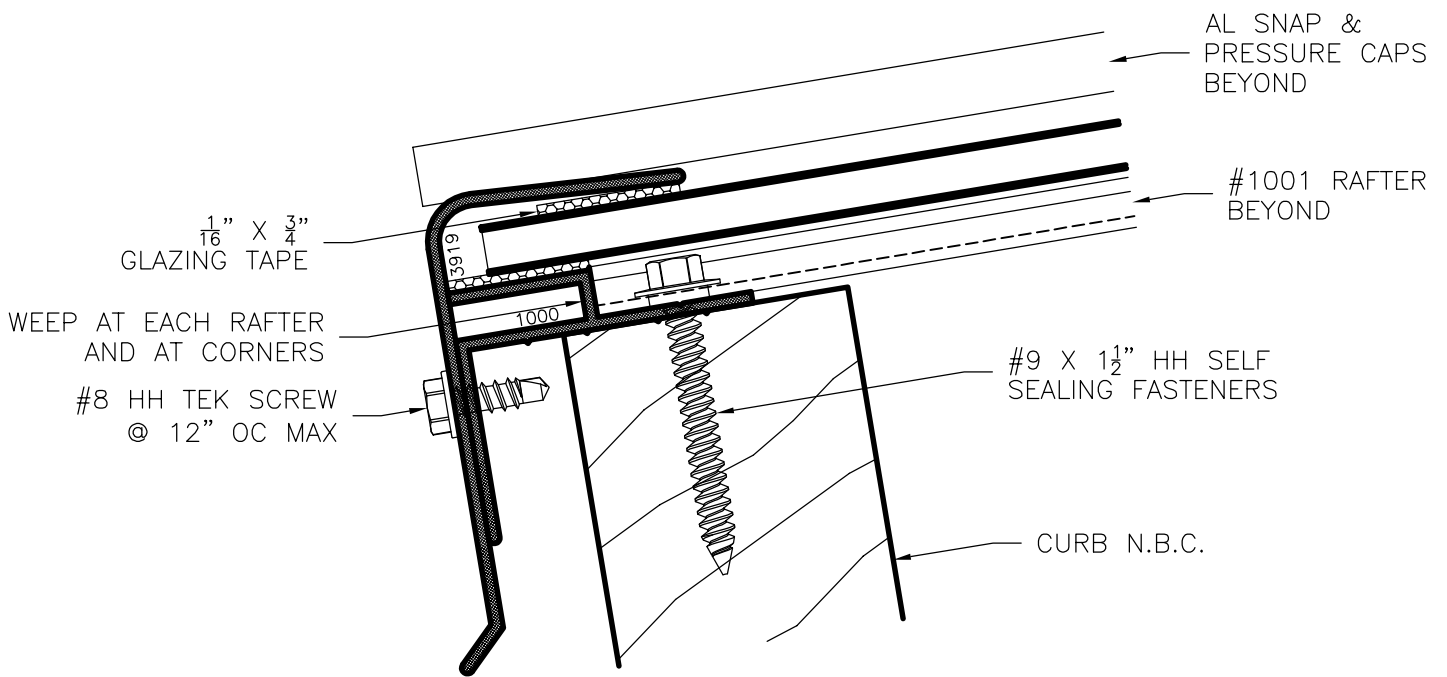

# SERIES SKIN SYSTEM

GENERIC GLAZING DETAILS.  
ACTUAL DESIGN AND MAKE-UP VARY AS REQUIRED.

## SKIN SYSTEM – SILL

Does not include condensation mitigation path, thus not recommended for use with interior heated spaces. Designed for exterior canopies, walkways, and patio covers.