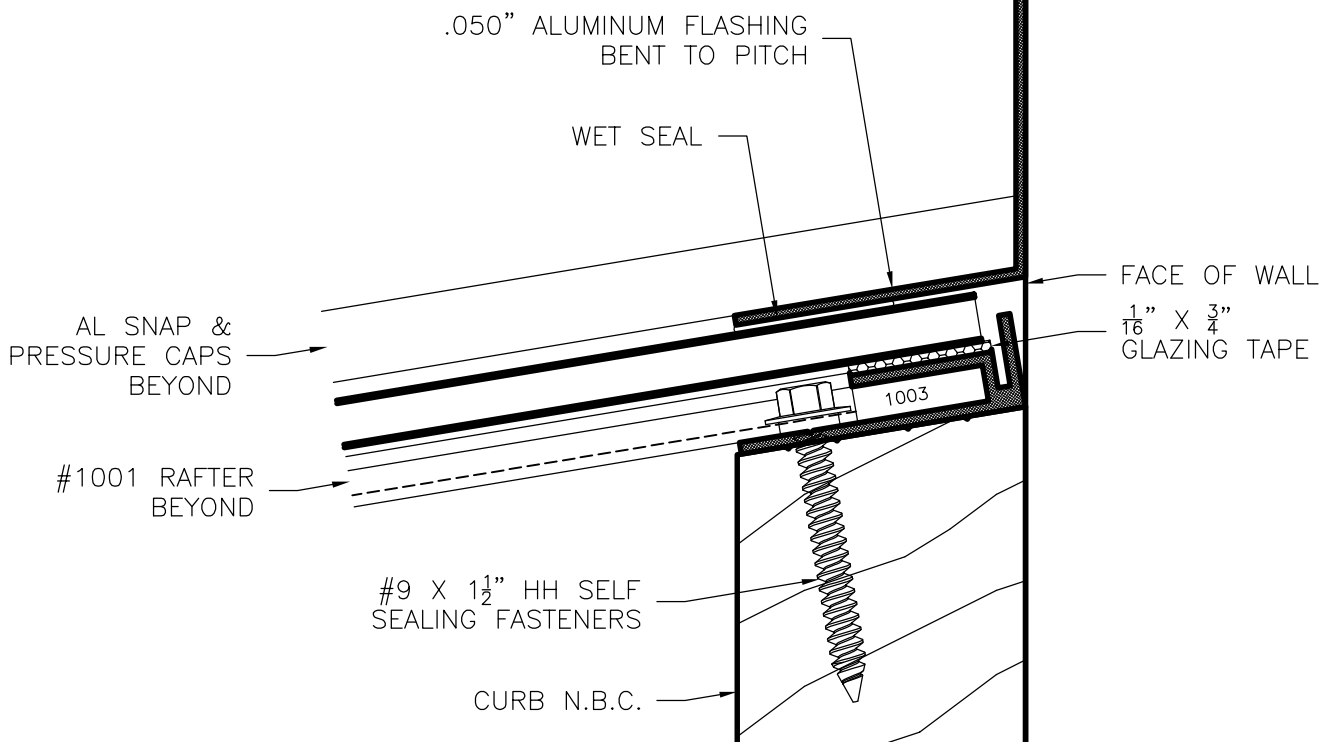

SERIES SKIN SYSTEM

GENERIC GLAZING DETAILS.
ACTUAL DESIGN AND MAKE-UP VARY AS REQUIRED.

SKIN SYSTEM – HEAD

Does not include condensation mitigation path, thus not recommended for use with interior heated spaces. Designed for exterior canopies, walkways, and patio covers.