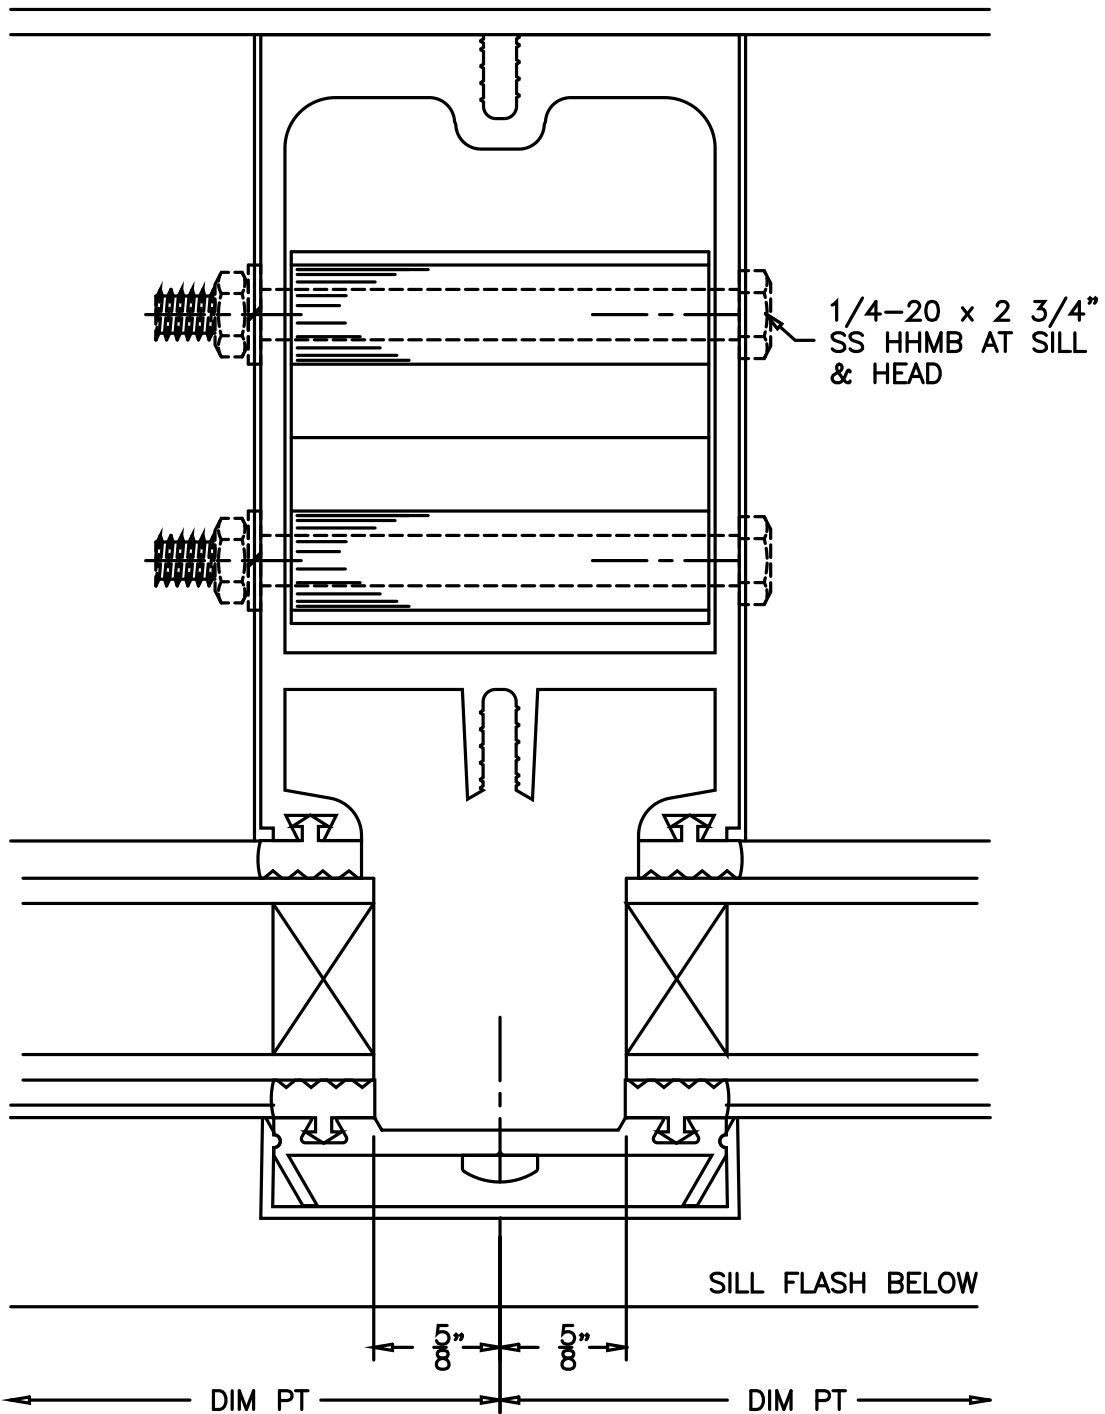

CUSTOM SKYLIGHTS  
 SERIES 4000 SUNROOM

E

NOTE:  
 N.B.C. = NOT BY CRYSTALITE  
 GENERIC GLAZING DETAILS.  
 ACTUAL DESIGN AND MAKE-UP VARY AS REQUIRED.

CS4000E

**Crystalite** Inc  
*Your Clear Choice*  
 Skylites • Sunrooms • Railings